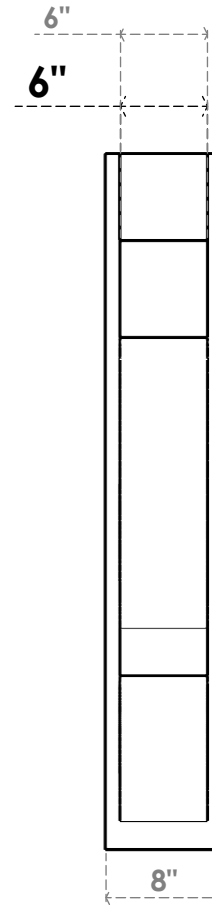

ITEM NUMBER: OUTUROC060X080X48000X48000X060X020X060BOA44RCPR

6"W TOP X 8"W BACK X 48"D X 48"H X 6"T TOP X 2"T BACK TIMBERTHANE ROUGH CEDAR BALBOA FAUX WOOD OPEN OUTLOOKER, BLOCK TOP AND BACK, 6"W CLOSED BRACE, PRIMED TAN

EKENA MILLWORK
2300 WEST MAIN ST.
CLARKSVILLE, TX 75426
TOLL FREE: 866-607-0453
WWW.EKENAMILLWORK.COM

NOTES

1. INSTALLATION TO BE COMPLETED IN ACCORDANCE WITH MANUFACTURER'S SPECIFICATIONS.
2. DRAWING MAY NOT BE TO SCALE
3. THIS DRAWING IS INTENDED FOR DESIGN AND PLANNING PURPOSES ONLY.
4. ALL INFORMATION CONTAINED HEREIN WAS CURRENT AT THE TIME OF DEVELOPMENT BUT MUST BE REVIEWED AND APPROVED BY THE PRODUCT MANUFACTURER TO BE CONSIDERED ACCURATE.
5. TIMBERTHANE ARCHITECTURAL PRODUCTS ARE MADE FROM HIGH DENSITY URETHANE AND COME FACTORY PRIMED