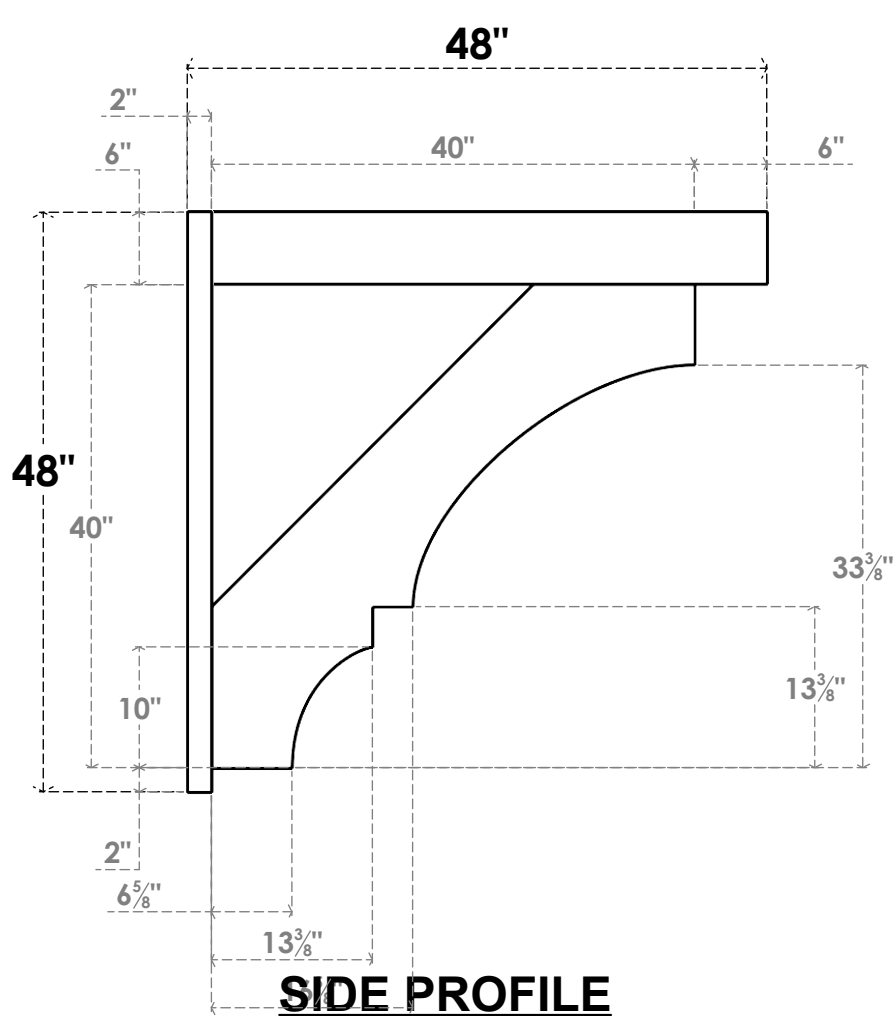

ITEM NUMBER: OUTUROC060X080X48000X48000X060X020X060BOA44RCPR

6"W TOP X 8"W BACK X 48"D X 48"H X 6"T TOP X 2"T BACK TIMBERTHANE ROUGH CEDAR BALBOA FAUX WOOD OPEN OUTLOOKER, BLOCK TOP AND BACK, 6"W CLOSED BRACE, PRIMED TAN

EKENA MILLWORK
2300 WEST MAIN ST.
CLARKSVILLE, TX 75426
TOLL FREE: 866-607-0453
WWW.EKENAMILLWORK.COM

NOTES

1. INSTALLATION TO BE COMPLETED IN ACCORDANCE WITH MANUFACTURER'S SPECIFICATIONS.
2. DRAWING MAY NOT BE TO SCALE
3. THIS DRAWING IS INTENDED FOR DESIGN AND PLANNING PURPOSES ONLY.
4. ALL INFORMATION CONTAINED HEREIN WAS CURRENT AT THE TIME OF DEVELOPMENT BUT MUST BE REVIEWED AND APPROVED BY THE PRODUCT MANUFACTURER TO BE CONSIDERED ACCURATE.
5. TIMBERTHANE ARCHITECTURAL PRODUCTS ARE MADE FROM HIGH DENSITY URETHANE AND COME FACTORY PRIMED