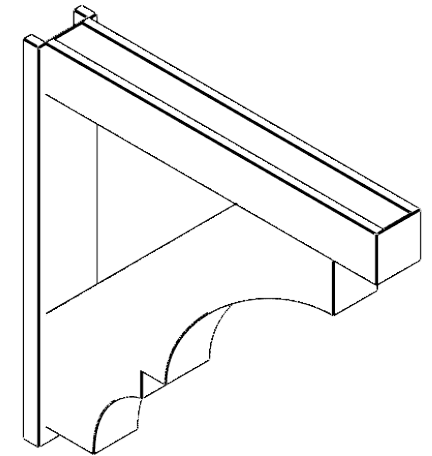

ITEM NUMBER: OUTUROC060X080X48000X48000X060X020X060BOA44RCPR

6"W TOP X 8"W BACK X 48"D X 48"H X 6"T TOP X 2"T BACK TIMBERTHANE ROUGH CEDAR BALBOA FAUX WOOD OPEN OUTLOOKER, BLOCK TOP AND BACK, 6"W CLOSED BRACE, PRIMED TAN

EKENA MILLWORK
2300 WEST MAIN ST.
CLARKSVILLE, TX 75426
TOLL FREE: 866-607-0453
WWW.EKENAMILLWORK.COM

NOTES

1. INSTALLATION TO BE COMPLETED IN ACCORDANCE WITH MANUFACTURER'S SPECIFICATIONS.
2. DRAWING MAY NOT BE TO SCALE
3. THIS DRAWING IS INTENDED FOR DESIGN AND PLANNING PURPOSES ONLY.
4. ALL INFORMATION CONTAINED HEREIN WAS CURRENT AT THE TIME OF DEVELOPMENT BUT MUST BE REVIEWED AND APPROVED BY THE PRODUCT MANUFACTURER TO BE CONSIDERED ACCURATE.
5. TIMBERTHANE ARCHITECTURAL PRODUCTS ARE MADE FROM HIGH DENSITY URETHANE AND COME FACTORY PRIMED